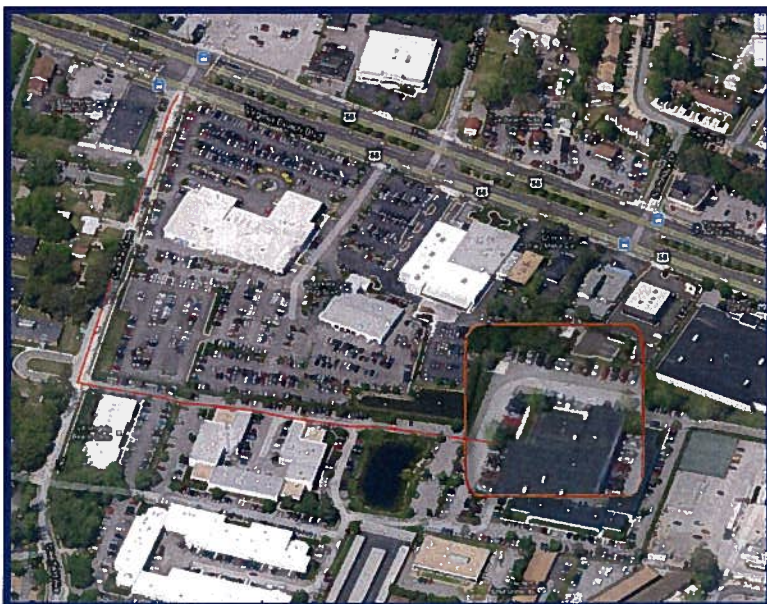

Seniorcorp
240 Clearfield Ave, Ste 300
Virginia Beach VA 23462

From I-264 East, **Take Exit 16 at Witchduck Road**. Follow the exit onto Witchduck Road and continue to Virginia Beach Blvd. **Turn left onto Virginia Beach Blvd.** and continue to Clearfield Ave. **Turn left onto Clearfield Ave** and continue until you see a sign on your left: "TRC IV". At this sign, **turn left onto the un-named drive**. Continue to the end of this drive to reach the Seniorcorp Office. At the building, **turn left again, and the entrance will be the first door on your right.**

Parking on site is available in any unmarked space around the building. The office entry is in the Northwest corner of the building as shown in the bubble to the left.