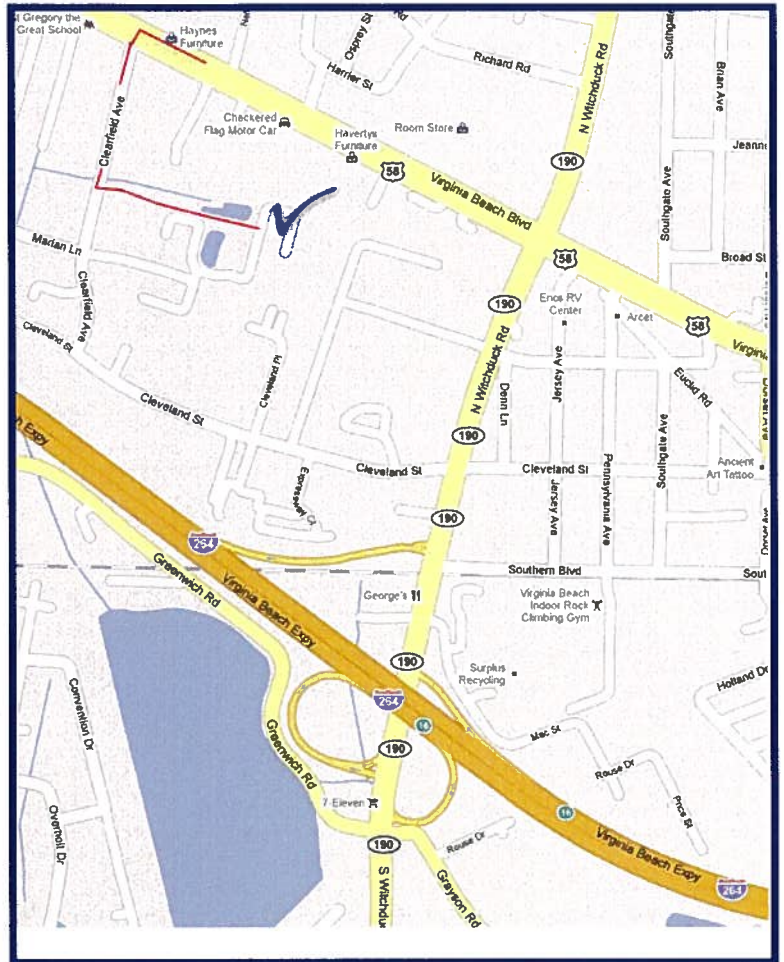

Seniorcorp
240 Clearfield Ave, Ste 300
Virginia Beach VA 23462

From I-264 East, **Take Exit 16 at Witchduck Road**. Follow the exit onto Witchduck Road and continue to Virginia Beach Blvd. **Turn left onto Virginia Beach Blvd.** and continue to Clearfield Ave. **Turn left onto Clearfield Ave** and continue until you see a sign on your left: “TRC IV”. At this sign, **turn left onto the un-named drive**. Continue to the end of this drive to reach the Seniorcorp Office. At the building, **turn left again, and the entrance will be the first door on your right.**

Parking on site is available in any unmarked space around the building. The office entry is in the Northwest corner of the building as shown in the bubble to the left.