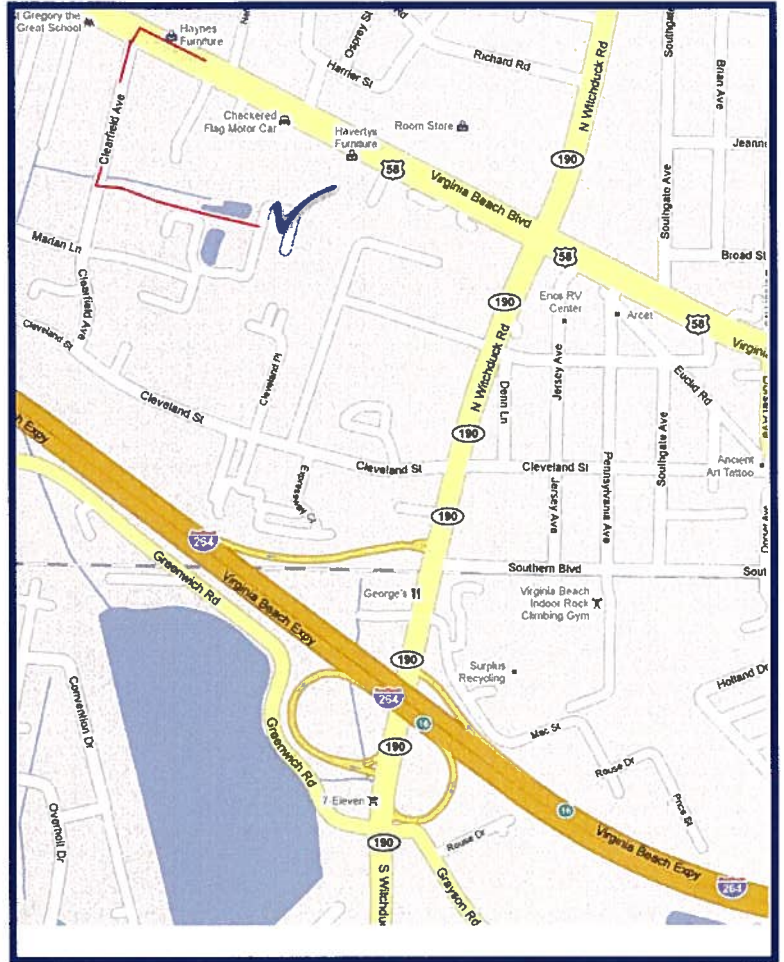

Seniorcorp
240 Clearfield Ave, Ste 300
Virginia Beach VA 23462

From I-264 East, **Take Exit 16 at Witchduck Road**. Follow the exit onto Witchduck Road and continue to Virginia Beach Blvd. **Turn left onto Virginia Beach Blvd.** and continue to Clearfield Ave. **Turn left onto Clearfield Ave** and continue until you see a sign on your left: "TRC IV". At this sign, **turn left onto the un-named drive**. Continue to the end of this drive to reach the Seniorcorp Office. At the building, **turn left again, and the entrance will be the first door on your right.**

Parking on site is available in any unmarked space around the building. The office entry is in the Northwest corner of the building as shown in the bubble to the left.