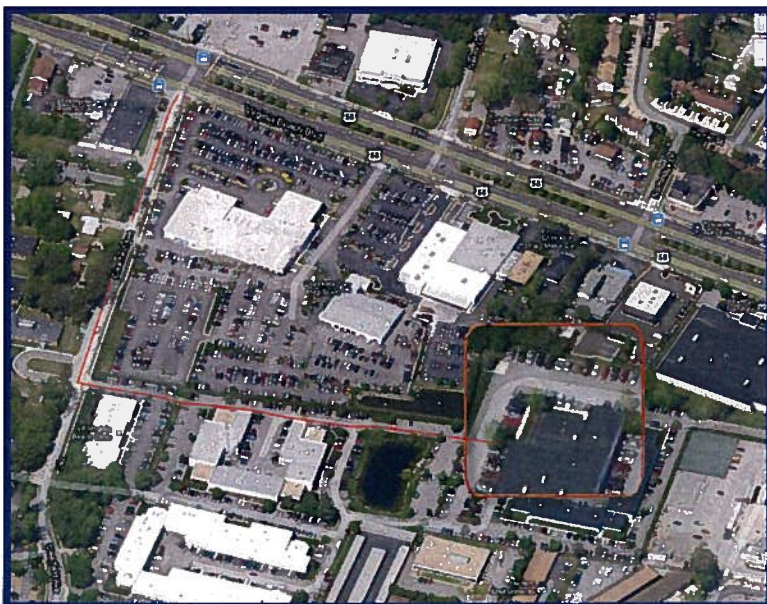

Seniorcorp
240 Clearfield Ave, Ste 300
Virginia Beach VA 23462

From I-264 East, **Take Exit 16 at Witchduck Road**. Follow the exit onto Witchduck Road and continue to Virginia Beach Blvd. **Turn left onto Virginia Beach Blvd.** and continue to Clearfield Ave. **Turn left onto Clearfield Ave** and continue until you see a sign on your left: “TRC IV”. At this sign, **turn left onto the un-named drive**. Continue to the end of this drive to reach the Seniorcorp Office. At the building, **turn left again, and the entrance will be the first door on your right.**

Parking on site is available in any unmarked space around the building. The office entry is in the Northwest corner of the building as shown in the bubble to the left.